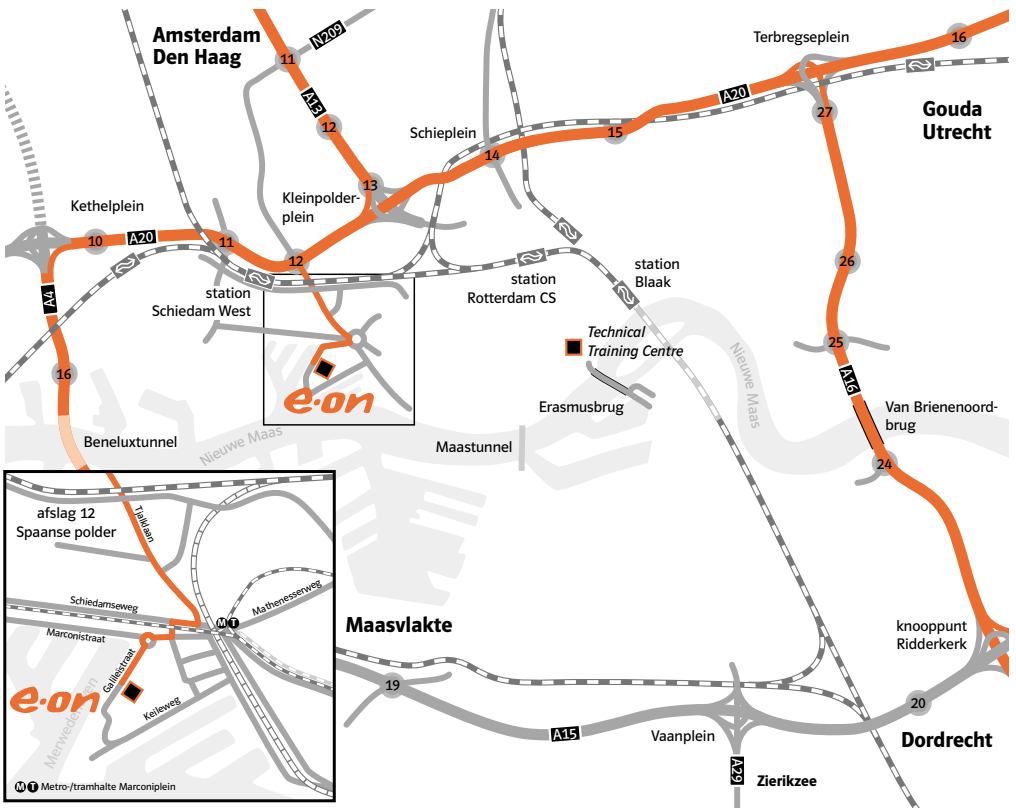

Galileistraat Power Station

Rotterdam

Galileistraat 15
Havennymer 341
3029 AL Rotterdam
T+31 10 478 08 55

www.eon-benelux.com
info@eon-benelux.com

e-on | Benelux

By car

From The Hague and Utrecht

Take the A20 in the direction of Hoek van Holland. At the Spaanse Polder exit (12) turn right into the Tjalklaan. • At the traffic lights turn right into the Schiedamseweg. At the next traffic lights (approx. 100 meters) turn left over the tram rails into the Benjamin Franklinstraat. At the next junction turn right into the Marconistraat onto the roundabout – exit three-quarter way around. The Power Station is halfway along the Location Galileïstraat, on the left.

From Hoek van Holland direction

Take the A20 towards The Hague/Utrecht. At the Spaanse Polder exit (12) turn right into the Tjalklaan. Further, see The Hague and Utrecht from •.

Public Transport

Tram

From Rotterdam Central Station (CS) take tram 1 or 4 (Marconiplein stop).

Metro

Take the metro to the Blaak stop and change over to the metro to Marconiplein.