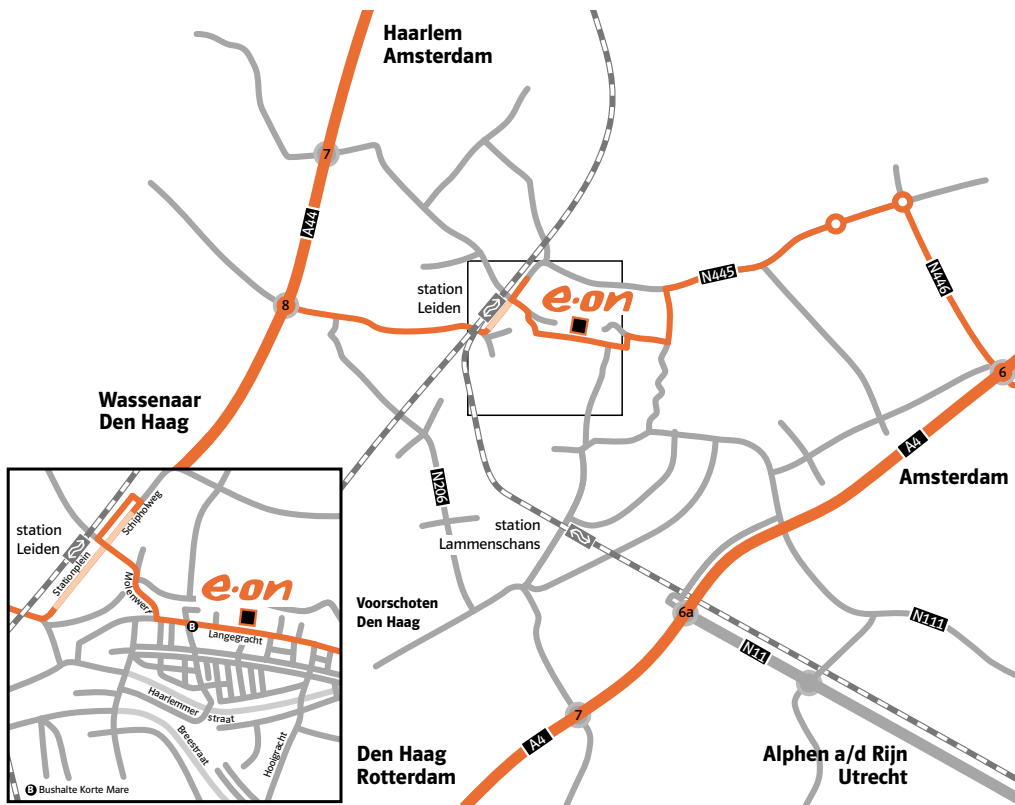

Leiden Power Station

Langegracht 70
2300 AC Leiden
T +31 71 528 44 47

www.eon-benelux.com
info@eon-benelux.com

e-on | Benelux

By car

By the A4 from the direction of Amsterdam and The Hague/Rotterdam

Take the A4, exit Hoogmade/Leiden Noord (6). Follow the N446 to the roundabout. Go three-quarters of the way around the roundabout and go straight ahead at the next roundabout. You are now on the N445. On the Willem de Zwijgerlaan turn left at the third traffic lights (Kooilaan). Turn right at the end into the Herensingel and take the first left over the bridge. Follow the road to the left into the Langegracht. Half way along you will find Leiden Power Station on your right.

By the A44 from Amsterdam/Haarlem and Wassenaar/The Hague

Take the A44, exit Leiden (8). Follow the Plesmanlaan in the direction Centrum. Under the railway bridge turn left at the traffic lights and drive into the tunnel (Schipholweg). Once out of the tunnel, turn left at the traffic lights. Turn left again at the next traffic lights. Via the Schuttersveld you come into the Molenwerf. Turn left into the Langegracht. You will see Leiden Power Station on your left.

Public Transport

Take bus 15 from Leiden Station (Korte Mare stop).

Please Note: You should report to NUON's porter's lodge, which is adjacent.