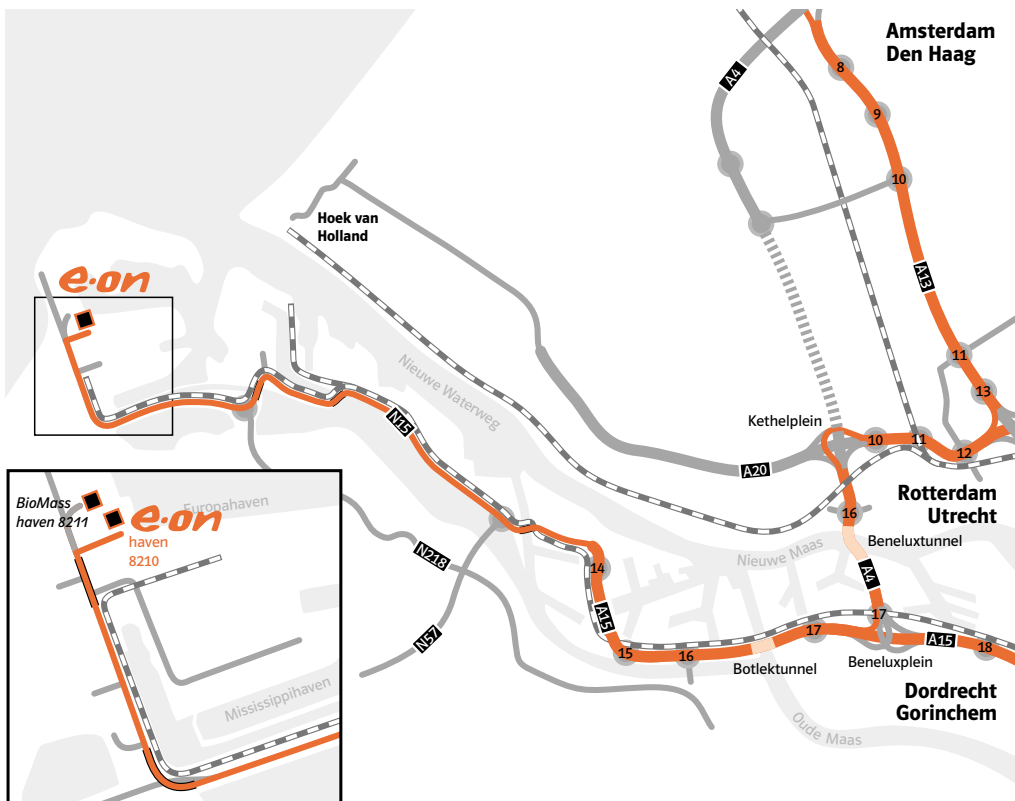

Maasvlakte Power Station

Coloradoweg 10
3199 LA Maasvlakte Rt
Havennummer 8210
T +31 0181 36 22 22
F +31 181 36 39 92

www.eon-benelux.com
info@eon-benelux.com

e-on | Benelux

By car

From Amsterdam/The Hague and Rotterdam/ Utrecht

From Amsterdam/The Hague and Rotterdam/ Utrecht, follow the A20 via the Kleinpolderplein. Following the A20, at the Kethelplein drive via the Beneluxtunnel (A4) in the direction of Europort. Via the Beneluxplein and Botlektunnel (A15) follow the numbered port signs:

... -9900 (the A15 becomes the N15). You will see the Maasvlakte Power Station (8210) on the right.

From Dordrecht

After the Drechtunnel drive via Knooppunt (intersection) Ridderkerk in the direction of Europort (A15). After the Beneluxplein and the Botlektunnel follow the port signs with numbers: ... -9900 (the A15 becomes the N15). The Maasvlakte Power Station (8210) is on the right.

From Gorinchem

After the Noordtunnel drive via Knooppunt (intersection) Ridderkerk in the direction of Europort (A15). After Beneluxplein and the Botlektunnel follow the signs with port numbers: ... -9900 (the A15 becomes the N15). The Maasvlakte Power Station (8210) is on the right.