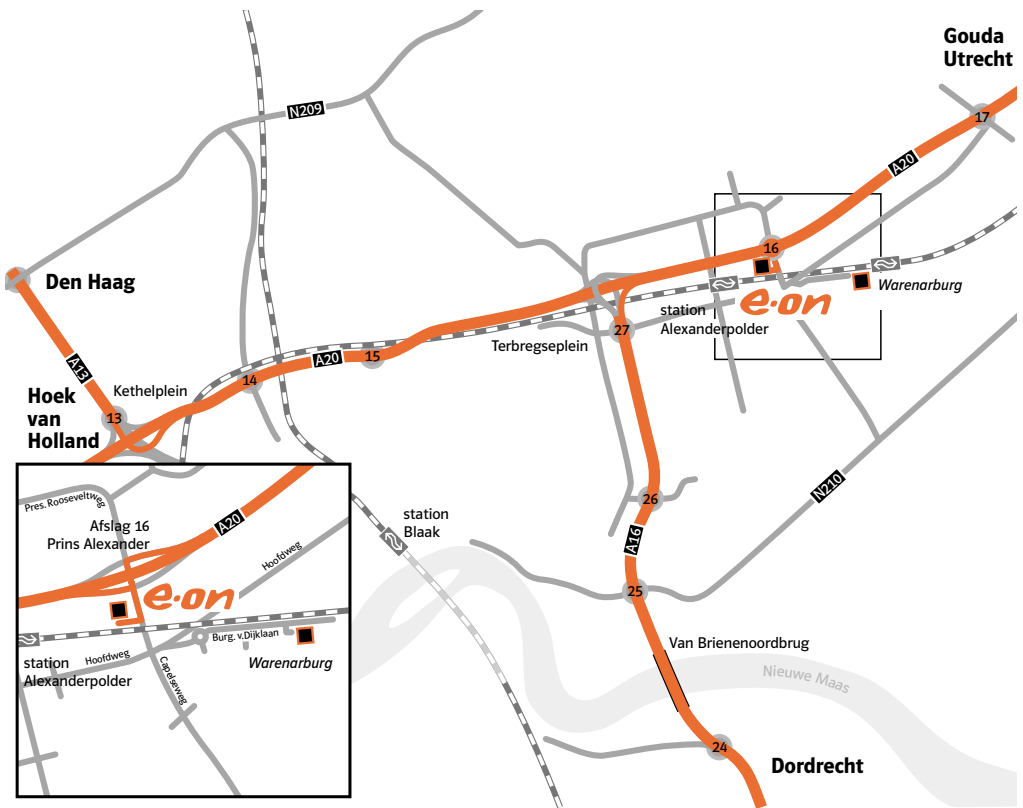

RoCa Power Station

Rotterdam

Capelseweg 400
3068 AX Rotterdam
T +31 10 289 57 11

www.eon-benelux.com
info@eon-benelux.com

e-on | Benelux

By car

From the direction of The Hague and Hoek van Holland

From the Kleinpolderplein, driving along the A20 in the direction of Gouda/Utrecht, take the Prins Alexander exit (16). At the traffic lights turn right into the Capelseweg. The RoCa Power Station is immediately on the right. To reach it turn right immediately after the filling station.

From the direction of Dordrecht

Drive via the A16 and the Terbregseplein and on the A20 in the direction of Gouda/Utrecht take the Prins Alexander exit (16). At the traffic lights turn right onto the Capelseweg. The RoCa Power Station is immediately on the right. To reach it turn right directly after the filling station.

From the direction of Utrecht

Driving on the A20 in the direction of Rotterdam take the Prins Alexander exit (16). At the traffic lights turn left into the Capelseweg. The Power Station RoCa is immediately on the right. To reach it turn right directly after the filling station.

Public Transport

You can walk to the Power Station from Rotterdam Alexander Station.